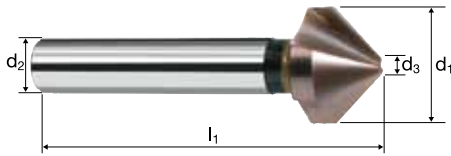

# Rose countersinks

90°

Rm < 850	Rm 850-1100						Inox Stainless	GG(G) Aluminium
-------------	----------------	--	--	--	--	--	-------------------	--------------------

Example: Order-N°.								U-4XD	
Article-N°.								B92310	
σ-Code									
Ø Code	d <sub>1</sub> z9	d <sub>2</sub> h9	d <sub>3</sub>	l <sub>1</sub>		z			
0530	5.30	4.0	1.5	40.0		3		●	
0580	5.80	5.0	1.5	45.0		3		●	
0630	6.30	5.0	1.5	45.0		3		●	
0730	7.30	6.0	1.8	50.0		3		●	
0830	8.30	6.0	2.0	50.0		3		●	
0940	9.40	6.0	2.2	50.0		3		●	
1040	10.40	6.0	2.5	50.0		3		●	
1150	11.50	8.0	2.8	56.0		3		●	
1240	12.40	8.0	2.8	56.0		3		●	
1340	13.40	8.0	2.9	56.0		3		●	
1500	15.00	10.0	3.2	60.0		3		●	
1650	16.50	10.0	3.2	60.0		3		●	
1900	19.00	10.0	3.5	63.0		3		●	
2050	20.50	10.0	3.5	63.0		3		●	
2500	25.00	10.0	3.8	67.0		3		●	
3100	31.00	12.0	4.2	71.0		3		●	
9999	Assortment of rose countersinks containing: 1 Stk. ø 6.3 / 8.3 / 10.4 / 12.4 / 16.5 / 20.5								●